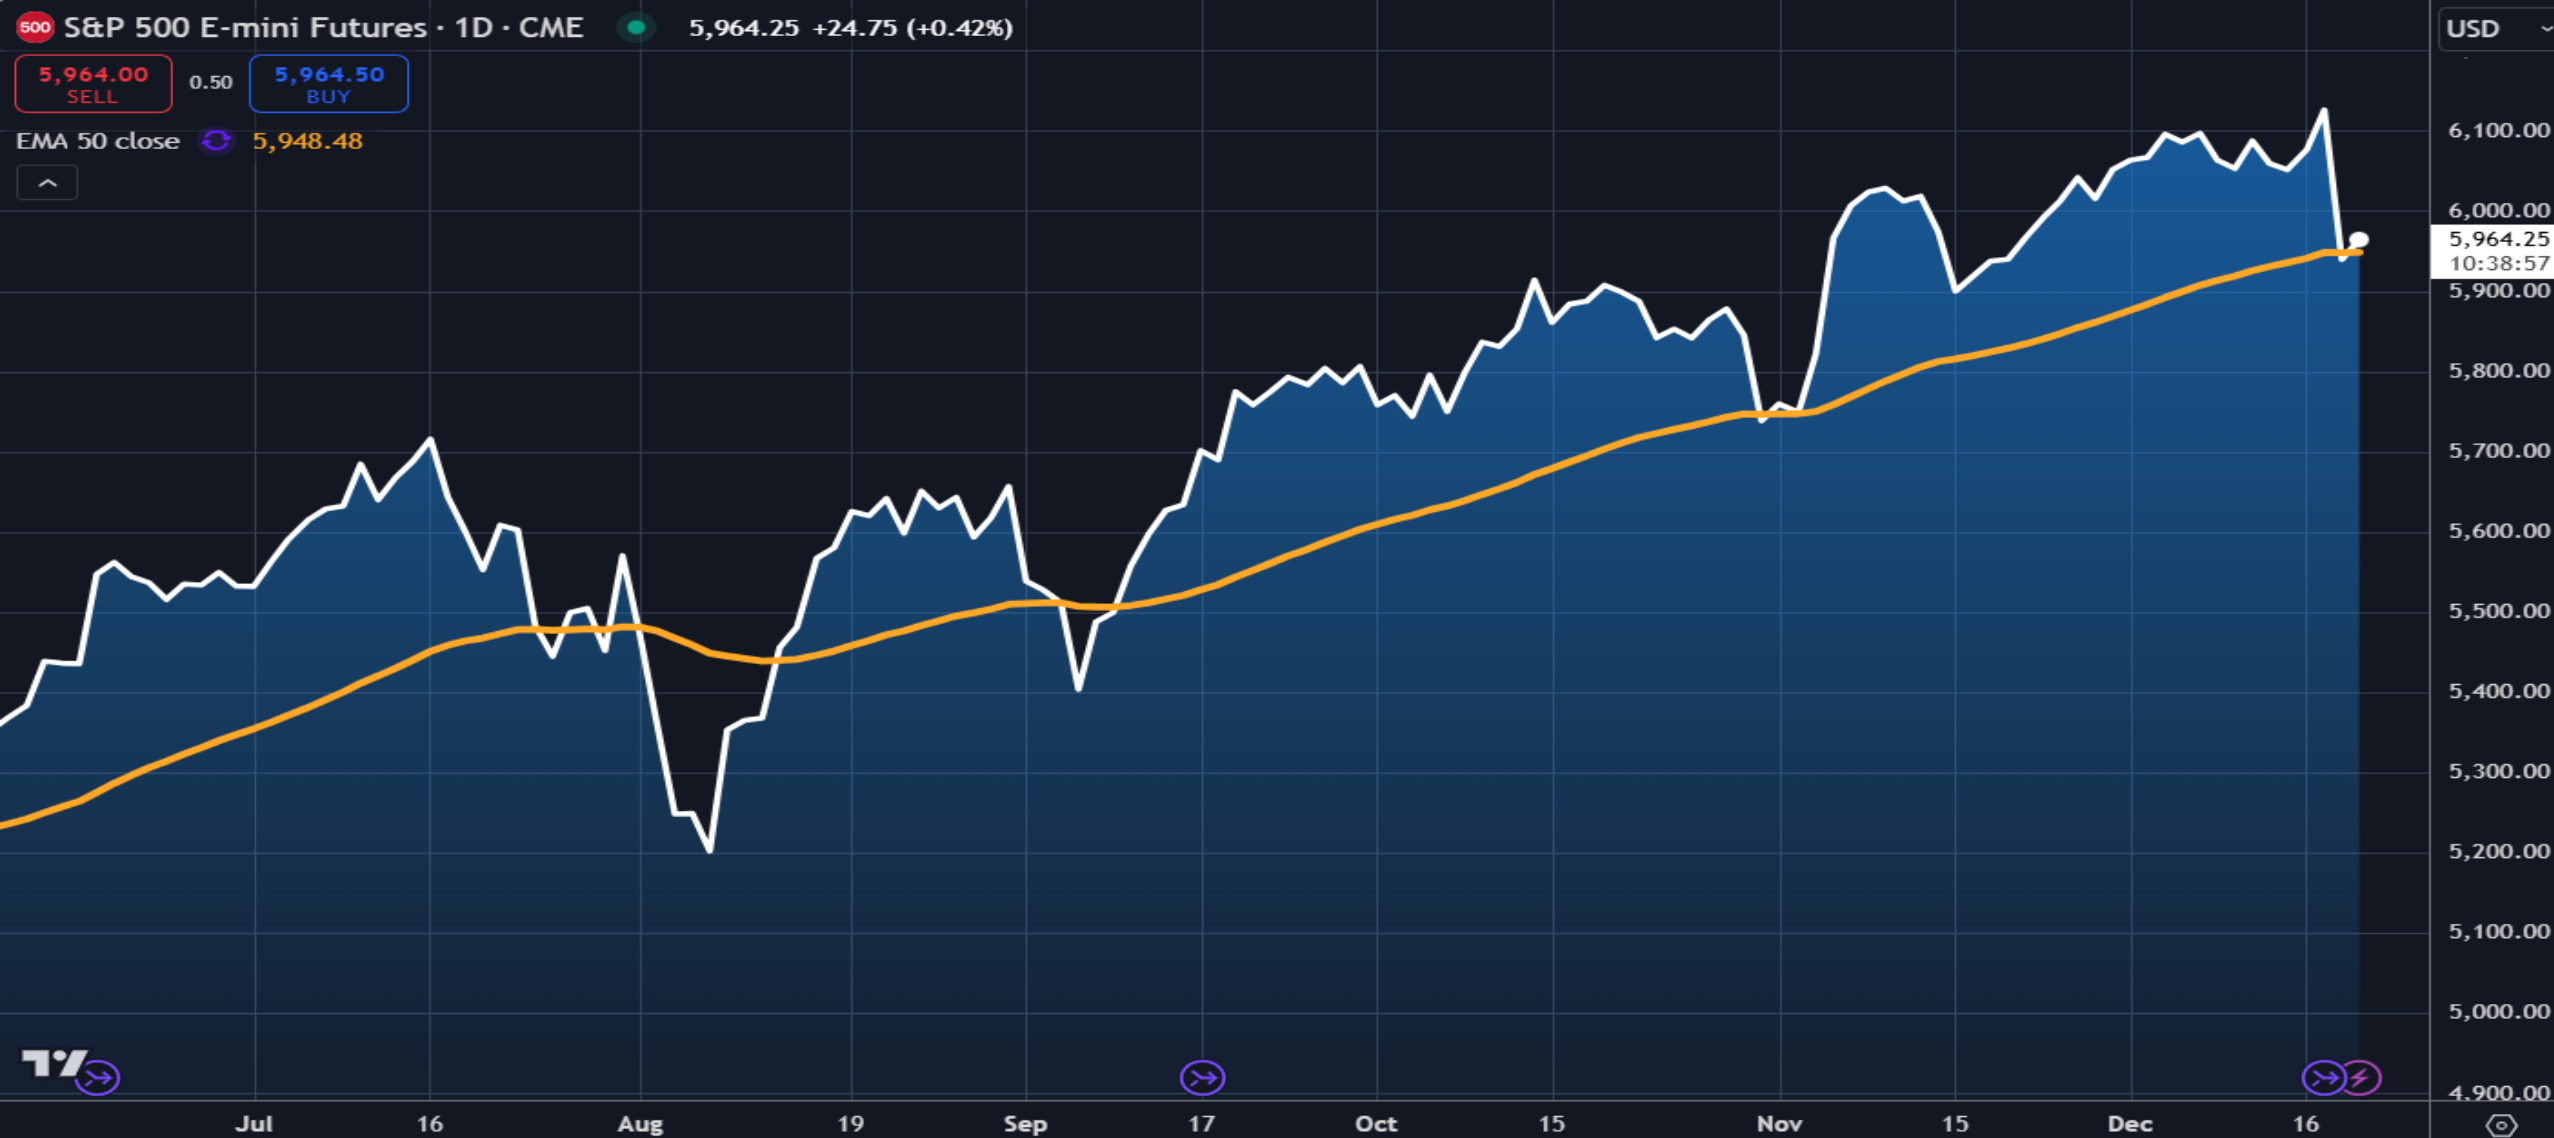

S&P500 Futures

S&P500 % of Stocks above 50DMA

US Dollar Index

Crude Oil Futures (Continuous)

Gold Futures Chart

Sprott Physical Uranium Trust

10y Treasury Yield

Trade along with Patrick
Become a Member Today

SIGN UP NOW!

Have questions?
contact@bigpicturetrading.com

BIG PICTURE
T R A D I N G

Monthly Membership Includes:

- Daily “Macro Outlook” video
- Watch Patrick analyze and demonstrate trades LIVE during “Where’s the Trade”
- Daily LIVE Q&A
- Weekly position summary
- Hours of FREE educational videos and bootcamps
- Access to members only LIVE webinars